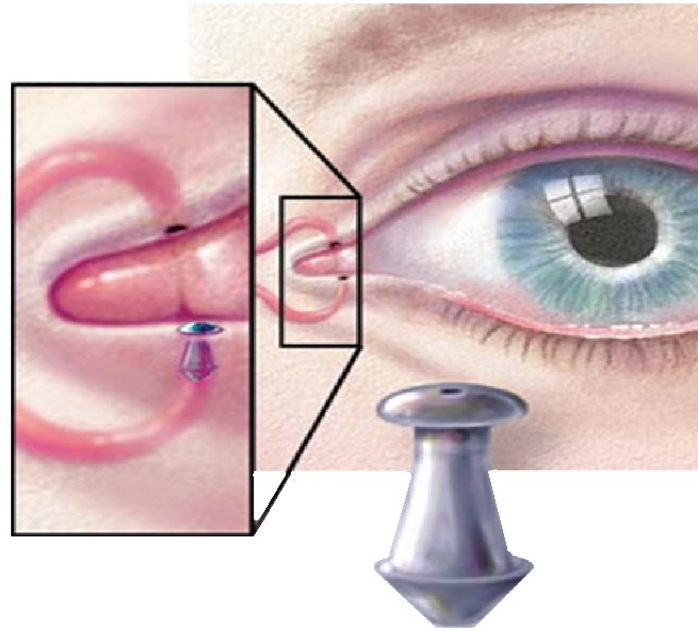

## Temporary & Permanent Punctal Plugs

Punctal Plugs help to prevent tears from draining in the back of the throat and maintain moisture in eyes . This helps with burning, teary and dry eyes with sandy sensation. Plugs are inserted into the tear canal to block it, so your own tears stay around longer, keeping eyes moist.

### **Permanent Punctal Plugs**

- Composed of Silicone
- Permanent

### **Temporary Punctal Plugs**

- Composed of Collagen
- Dissolve 5-7 Days