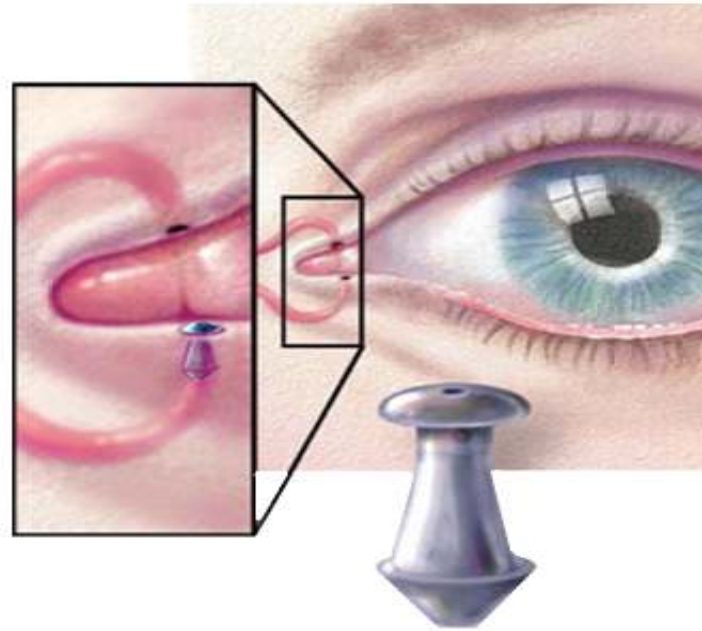

Temporary & Permanent Punctal Plugs

Punctal Plugs help to prevent tears from draining in the back of the throat and maintain moisture in eyes . This helps with burning, teary and dry eyes with sandy sensation. Plugs are inserted into the tear canal to block it, so your own tears stay around longer, keeping eyes moist.

Permanent Punctal Plugs

- Composed of Silicone
- Permanent

Temporary Punctal Plugs

- Composed of Collagen
- Dissolve 5-7 Days