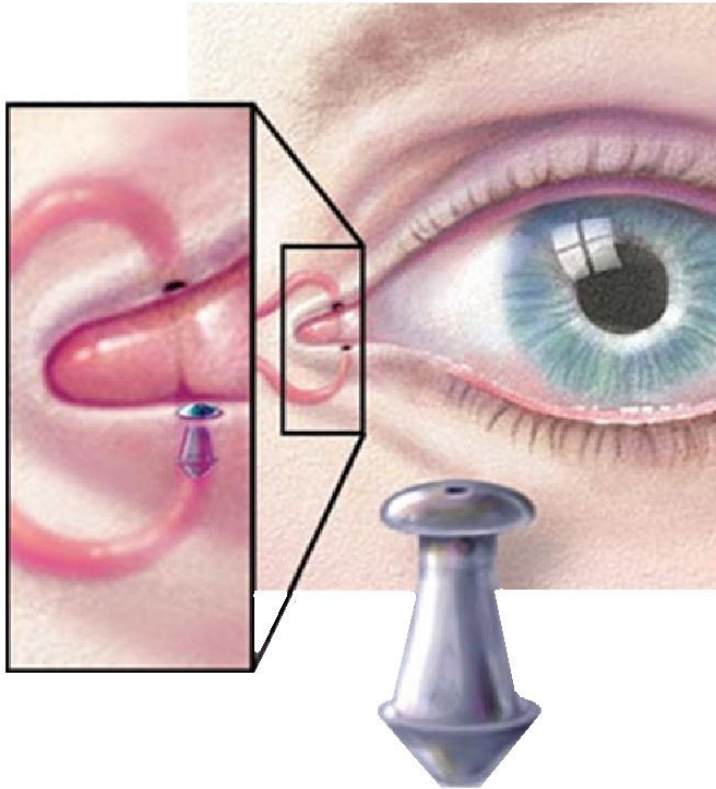

Temporary & Perma-

Temporary Punctal Plugs

- Composed of Collagen
- Dissolve 5-7 Days

Permanent Punctal Plugs

- Composed of Silicone
- Permanent

Punctal Plugs help to prevent tears from draining in the back of the throat and maintain moisture in eyes . This helps with burning, teary and dry eyes with sandy sensation. Plugs are inserted into the tear ca-